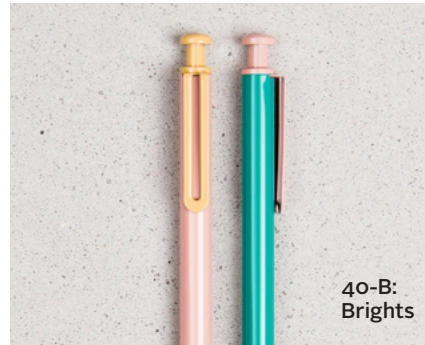

black ink • medium (0.7 mm) tip

5-25: \$9.00
26-50: \$7.88
51+: \$6.75

35-A:
Stripes

35-B:
Candy

35-C:
Classic

35-D:
Delicate

36. Now or Never Pens (Set of 6)

colored gel ink

5-25: \$12.00
26-50: \$10.50
51+: \$9.00

36-A:
Stripes

37-A:
Assorted

37. Colored Ballpoint (Set of 6)

colored ballpoint

5-25: \$8.00
26-50: \$7.00
51+: \$6.00

38-A:
Week

39-A:
Mini

38. Hello Week Pencils (Set of 7)

7 sharpened #2 pencils

5-25: \$6.00
26-50: \$5.25
51+: \$4.50

40-A:
B&W

40-B:
Brights

39. Mini Pen

4" long • black ink

5-25: \$3.00
26-50: \$2.63
51+: \$2.25