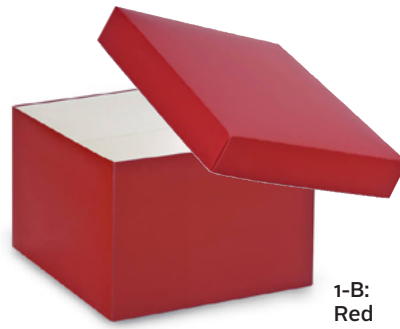

Stay Safe Collection
 5-25: \$40.76
 26-50: \$35.66
 51+: \$30.58

Kick Ass Collection
 5-25: \$19.00
 26-50: \$16.63
 51+: \$14.25

Lake Michigan Collection
 5-25: \$23.02
 26-50: \$20.14
 51+: \$17.28

PACKAGING

1. Cube, Matte Boxes (sizes below)

4" x 4" x 4"
 5-25: \$2.00
 26-50: \$1.75
 51+: \$1.50

1-A: Gold

1-B: Red

1-C: Silver

1-D: Kraft

6" x 6" x 6"
 5-25: \$2.00
 26-50: \$1.75
 51+: \$1.50

2-A: Dots