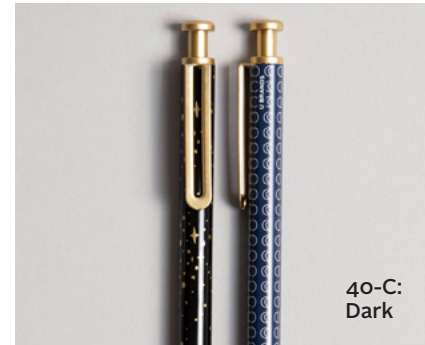

5-25: \$12.00
26-50: \$10.50
51+: \$9.00

36-A:
Stripes

37-A:
Assorted

37. Colored Ballpoint (Set of 6)

colored ballpoint

5-25: \$8.00
26-50: \$7.00
51+: \$6.00

38-A:
Week

39-A:
Mini

38. Hello Week Pencils (Set of 7)

7 sharpened #2 pencils

5-25: \$6.00
26-50: \$5.25
51+: \$4.50

40-A:
B&W

40-B:
Brights

39. Mini Pen

4" long • black ink

5-25: \$3.00
26-50: \$2.63
51+: \$2.25

40-C:
Dark

40-D:
Delicate

40. Classic Ballpoint (Set of 2)

black ink

5-25: \$8.00
26-50: \$7.00
51+: \$6.00

41-A:
Busy

41-B:
Out

41-C:
Reply